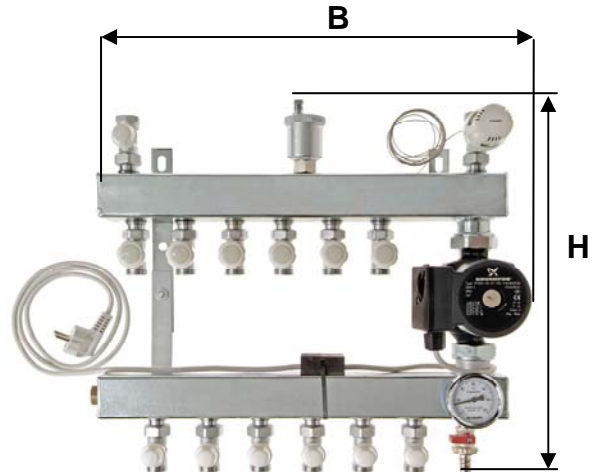


The steel manifold

Introduction:

The steel manifold for floor heating installations is provided with CALEFFI products and a Grundfos pump.

This manifold is available from 1 to 15 circuits.

All the steel components are electrolytically galvanised and are highly protected against rust.

Description:

The steel manifold of CALEFFI is pre-assembled with:

- Return manifold provided with:
 - 1 thermostatic valve;
 - 1 lockshield valve;
 - 1 thermostatic valve (series 339) for each circuit. (3/4" euroconus)
- Flow manifold provided with:
 - 1 lock shieldvalve (series 436) for each circuit (3/4" euroconus);
 - a temperature gauge;
 - a pocket for the contact probe of the thermostatic head;
 - a safety thermostat;
 - a drain cock.
- Grundfos circulation pump.
Type: - UPS 25-40: 1 to 5 circuits
- UPS 25-50: 6 to 10 circuits
- UPS 25-60: 11 to 15 circuits
- Mounting brackets. Without screws.

The following articles are delivered separately with the steel manifold.

- Automatic air vent. Chrome plated.
- Thermostatic head with contact probe.

Dimensions:

Article number	Outlets	B (mm)	H (mm)
NLST254001	1	302	356
NLST254002	2	302	356
NLST254003	3	302	356
NLST254004	4	362	356
NLST254005	5	422	356
NLST255006	6	482	363
NLST255007	7	542	363
NLST255008	8	602	363
NLST255009	9	662	363
NLST255010	10	722	363
NLST256011	11	782	363
NLST256012	12	842	363
NLST256013	13	902	363
NLST256014	14	962	363
NLST256015	15	1022	363

Option: Wireless regulation. Series 740.

It is possible to equip the steel manifold with a wireless zone-regulation for a wireless operation of different zones.

The wireless regulation consists of a transmitter and a receiver. The receiver is available for 1, 2 or 8 zones. The 8 zone receiver uses a connection box to connect the thermo-electric actuators.